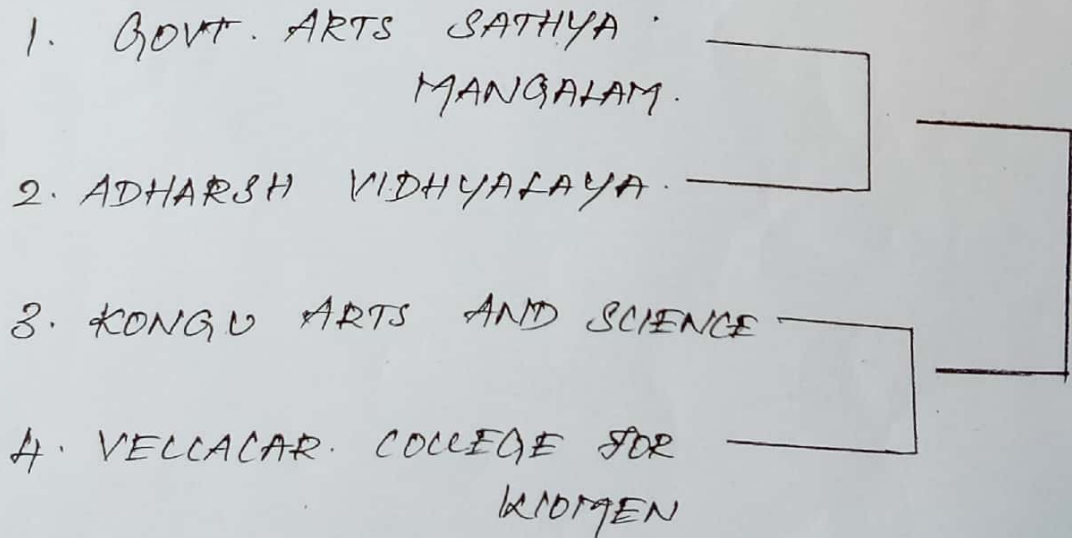

FIXTURES

BASKET BALL - LEAGUE MATCH

17.08.2017

1. A vs B
2. B vs C
3. A vs C

KHO - KHO - KNOCK - OUT MATCH 18.08.2017

K. Malathi
DIRECTOR OF PHYSICAL
EDUCATION :

Dr. K. MALATHI, B.P.E.S., M.P.Ed., M.Phil., Ph.D.,
Directress of Physical Education,
Veilalar College for Women (Autonomous)
Erode - 638 012.